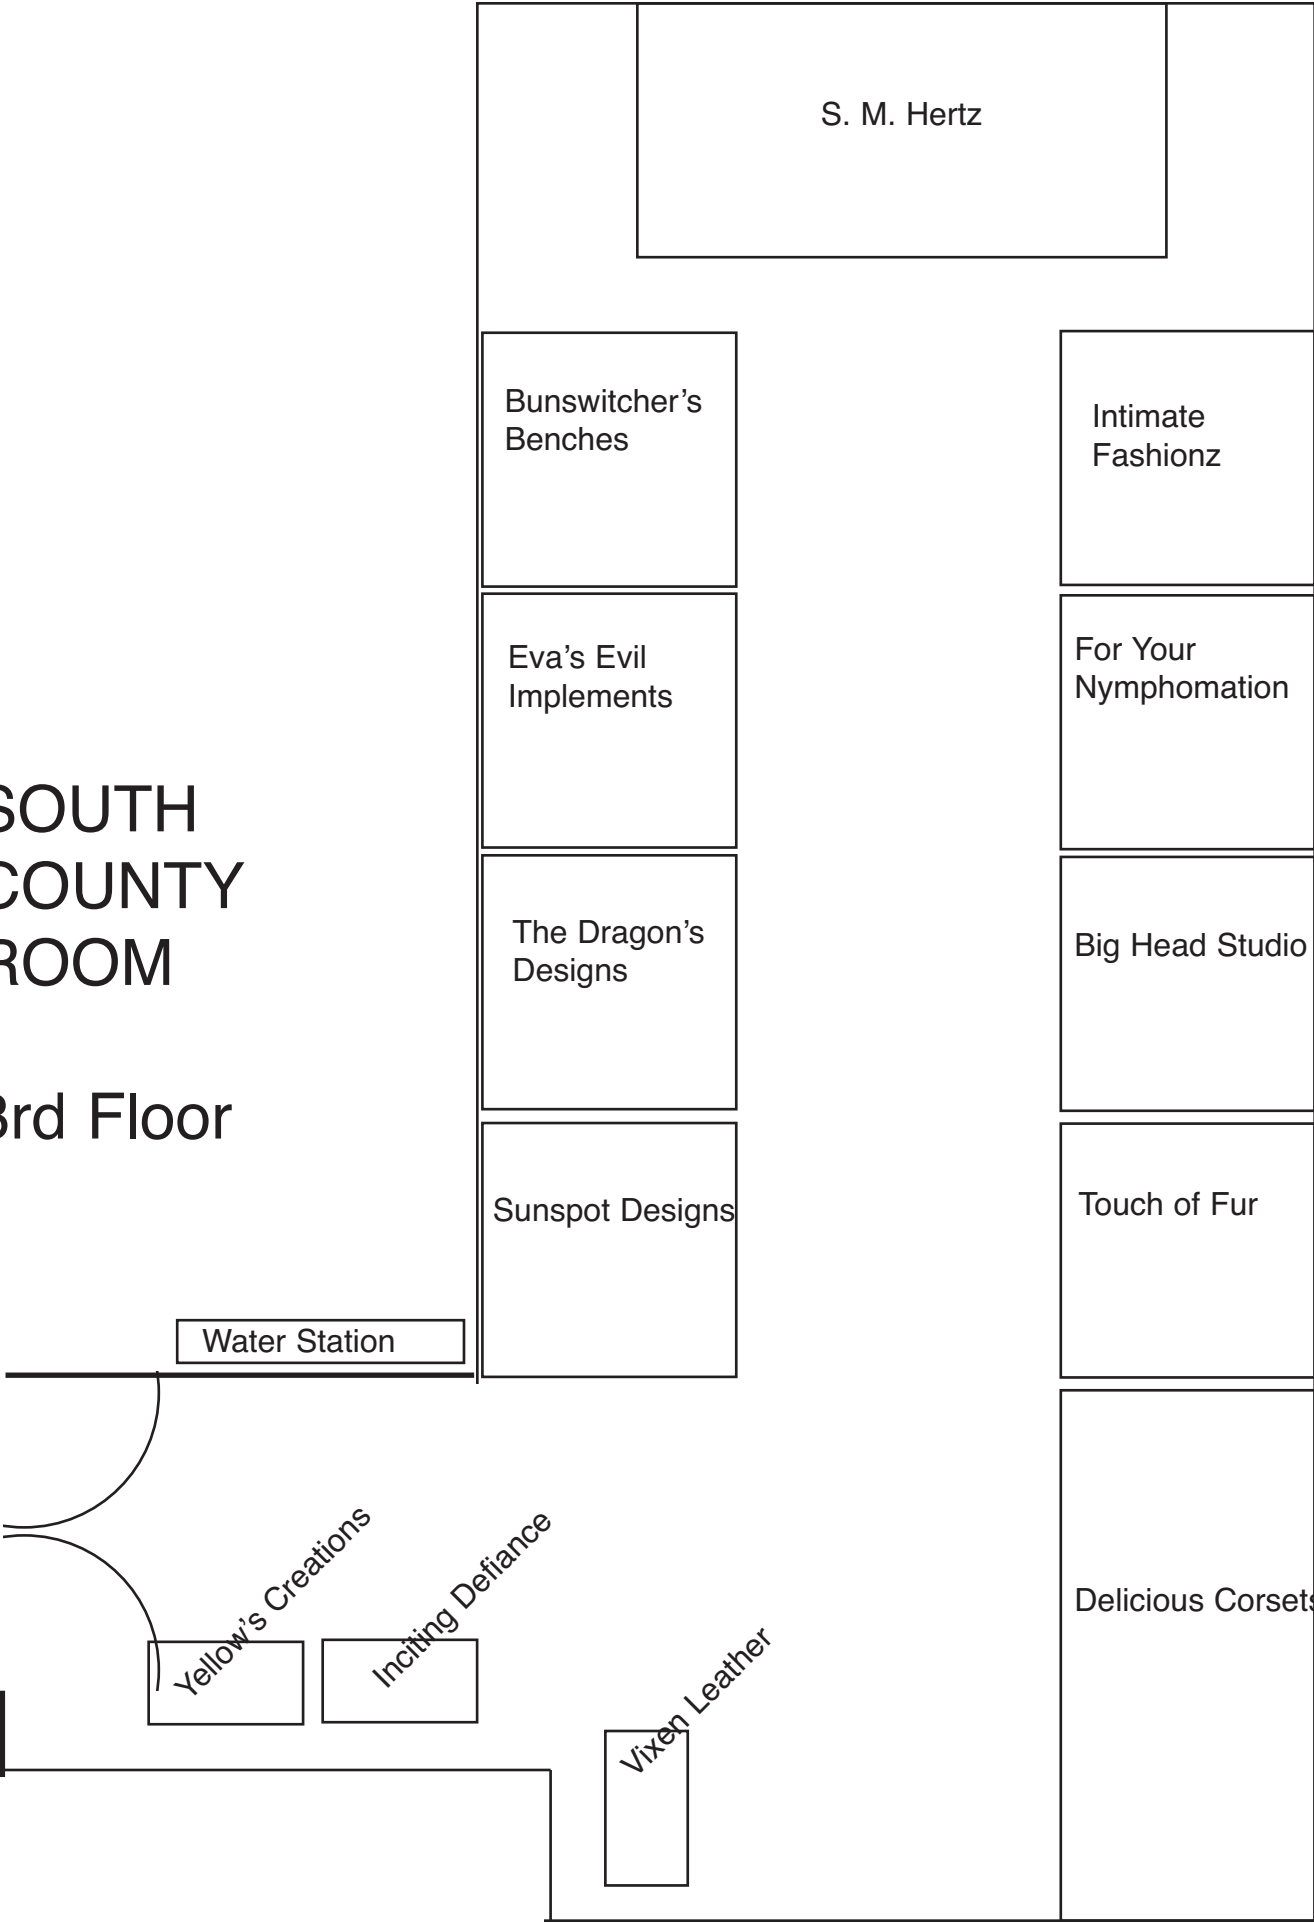

FIRST FLOOR
Westin Providence

Hotel Reg Desk

Main Rotunda Lobby

Escalator to 2nd floor

driveway

Narragansett A

(door)

S schoolroom table

Passional

Escalators up
from lobby

THIRD FLOOR

Providence Ballroom

Bristol / Kent

Newport / Washington

Washington

Newport

SOUTH
COUNTY
ROOM

3rd Floor

Water Station

S. M. Hertz

Bunswitcher's
Benches

Intimate
Fashionz

Eva's Evil
Implements

For Your
Nymphomation