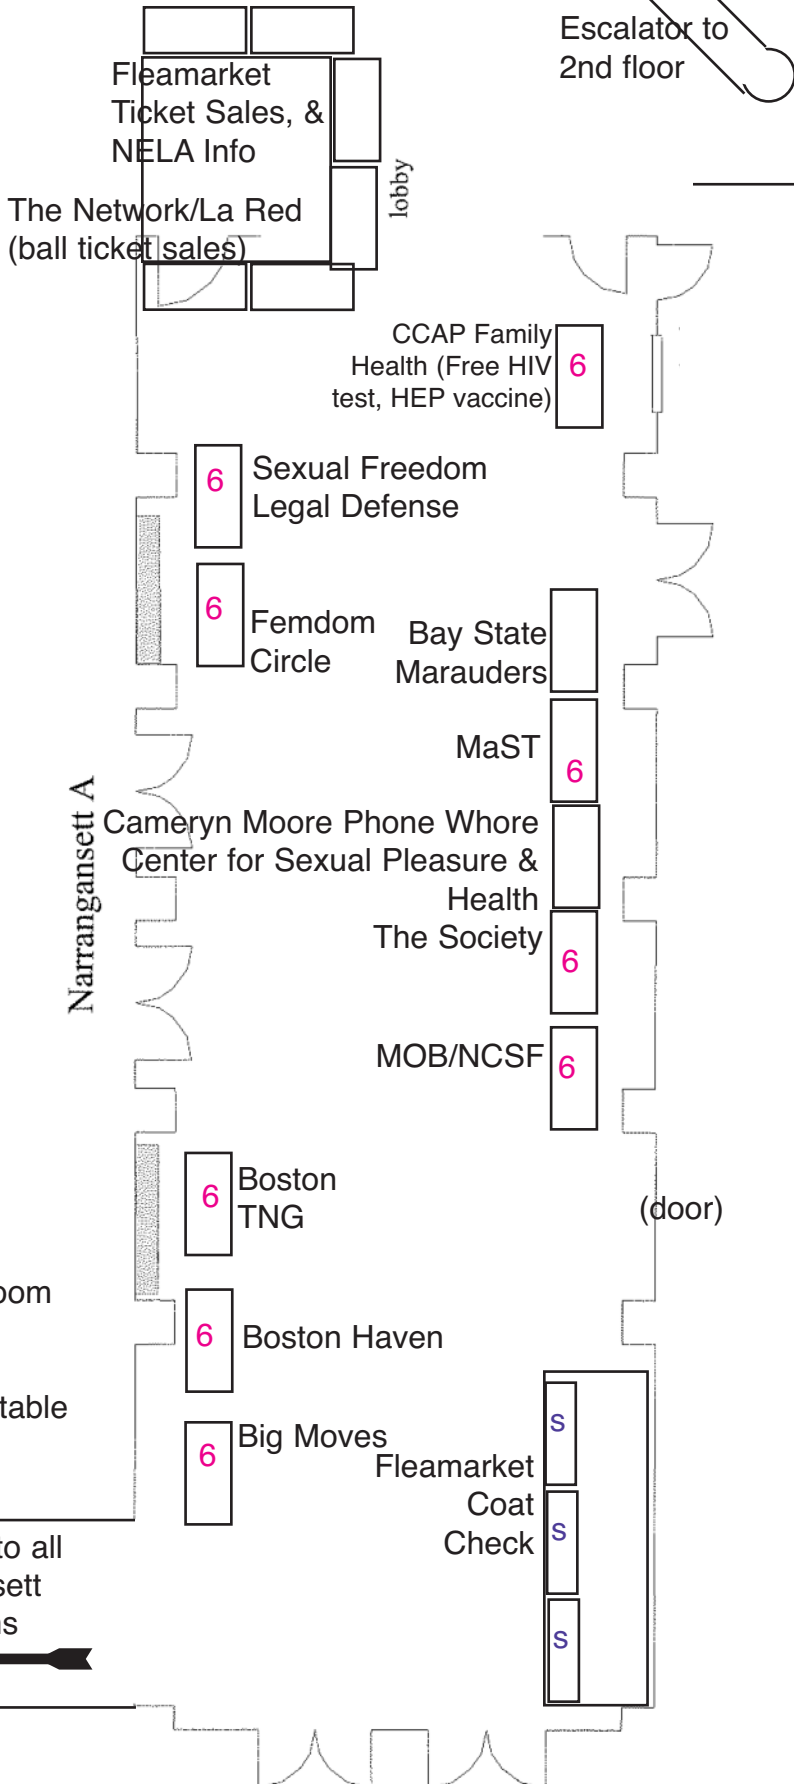

FIRST FLOOR
Westin Providence

Hotel Reg Desk

Main Rotunda Lobby

Escalator to 2nd floor

driveway

Narragansett A

(door)

S schoolroom table

6 six foot table

Entrance to all Narragansett classrooms

S
S
S
S

WESTIN SECOND FLOOR LAYOUT

Drape setup and info tables

ROTUNDA

Escalator to street

phone booths

DRAPE

hallway

formerly CitiPerks Cafe

Restrooms

Waterplace Ballroom

To Parking Garage

public access

Bridge to Mall

gap

Security Person

Escalator from 1st floor

Security Person

Gift Shop

bootblacks #2

Stairs to third floor

bootblacks #1