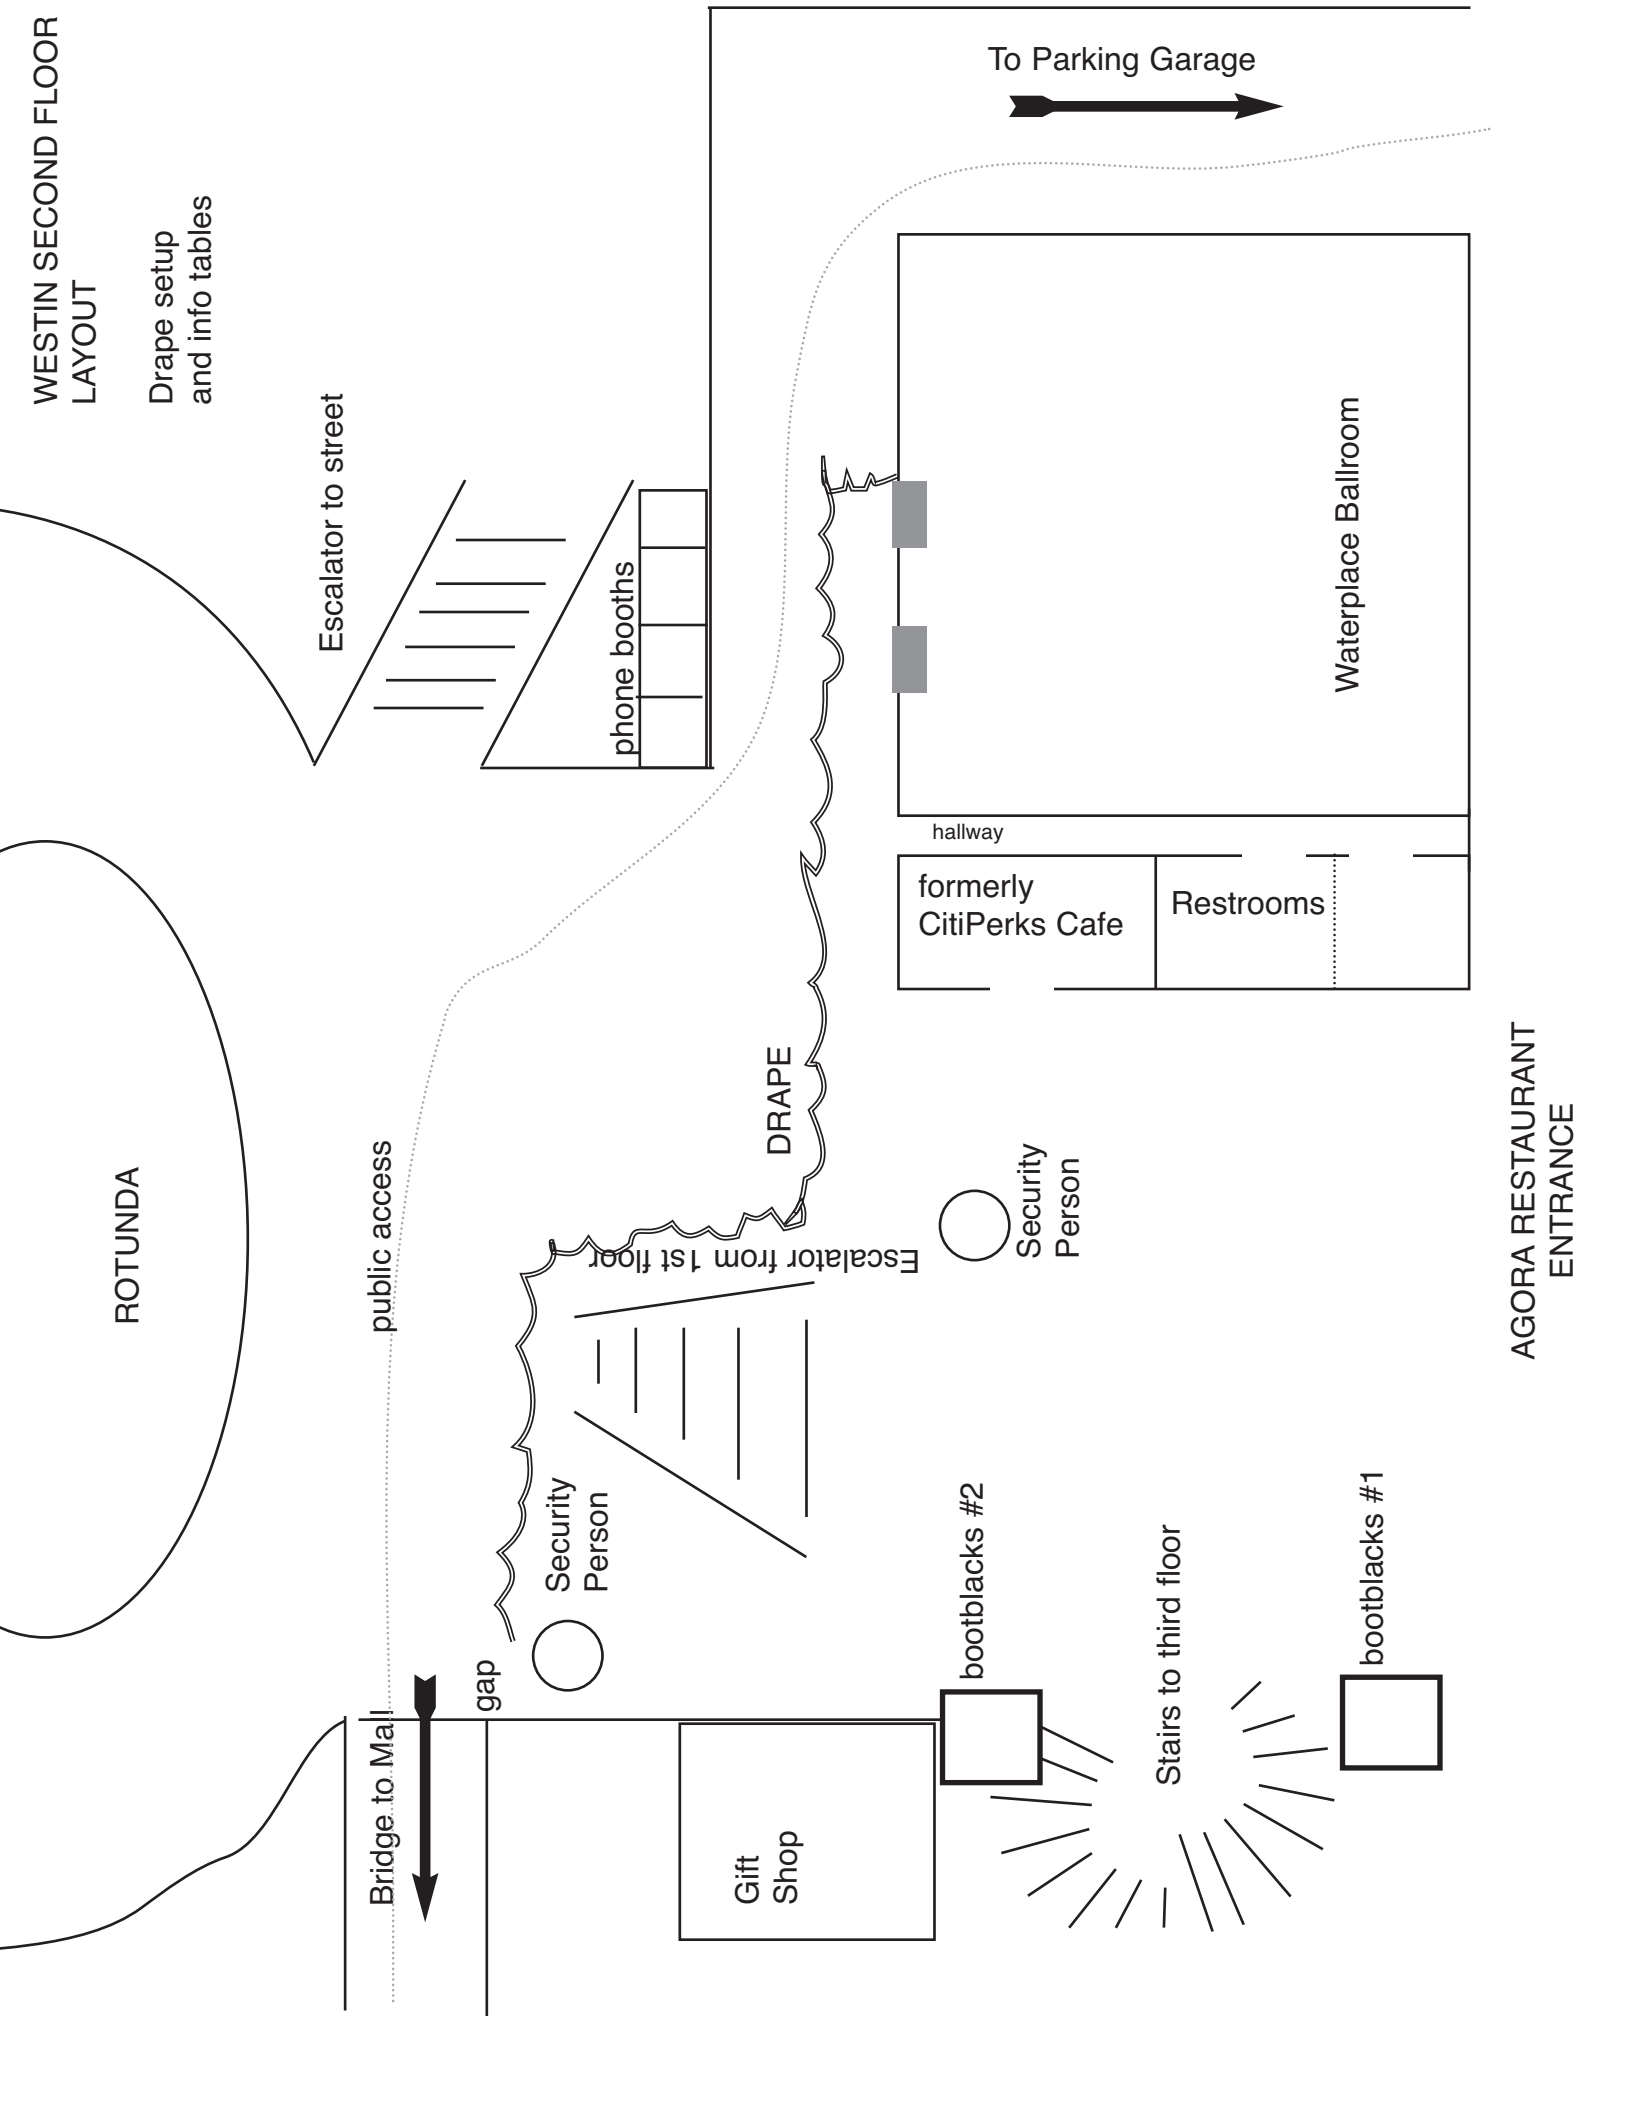

FIRST FLOOR
Westin Providence

Hotel Reg Desk

Main Rotunda Lobby

Escalator to 2nd floor

driveway

Narragansett A

(door)

S schoolroom table

6 six foot table

Entrance to all Narragansett classrooms

S
S
S
S

WESTIN SECOND FLOOR LAYOUT

Drape setup and info tables

ROTUNDA

Escalator to street

phone booths

DRAPE

hallway

formerly CitiPerks Cafe

Restrooms

Waterplace Ballroom

To Parking Garage

public access

Bridge to Mall

gap

Security Person

Escalator from 1st floor

Security Person

Gift Shop

bootblacks #2

Stairs to third floor

bootblacks #1