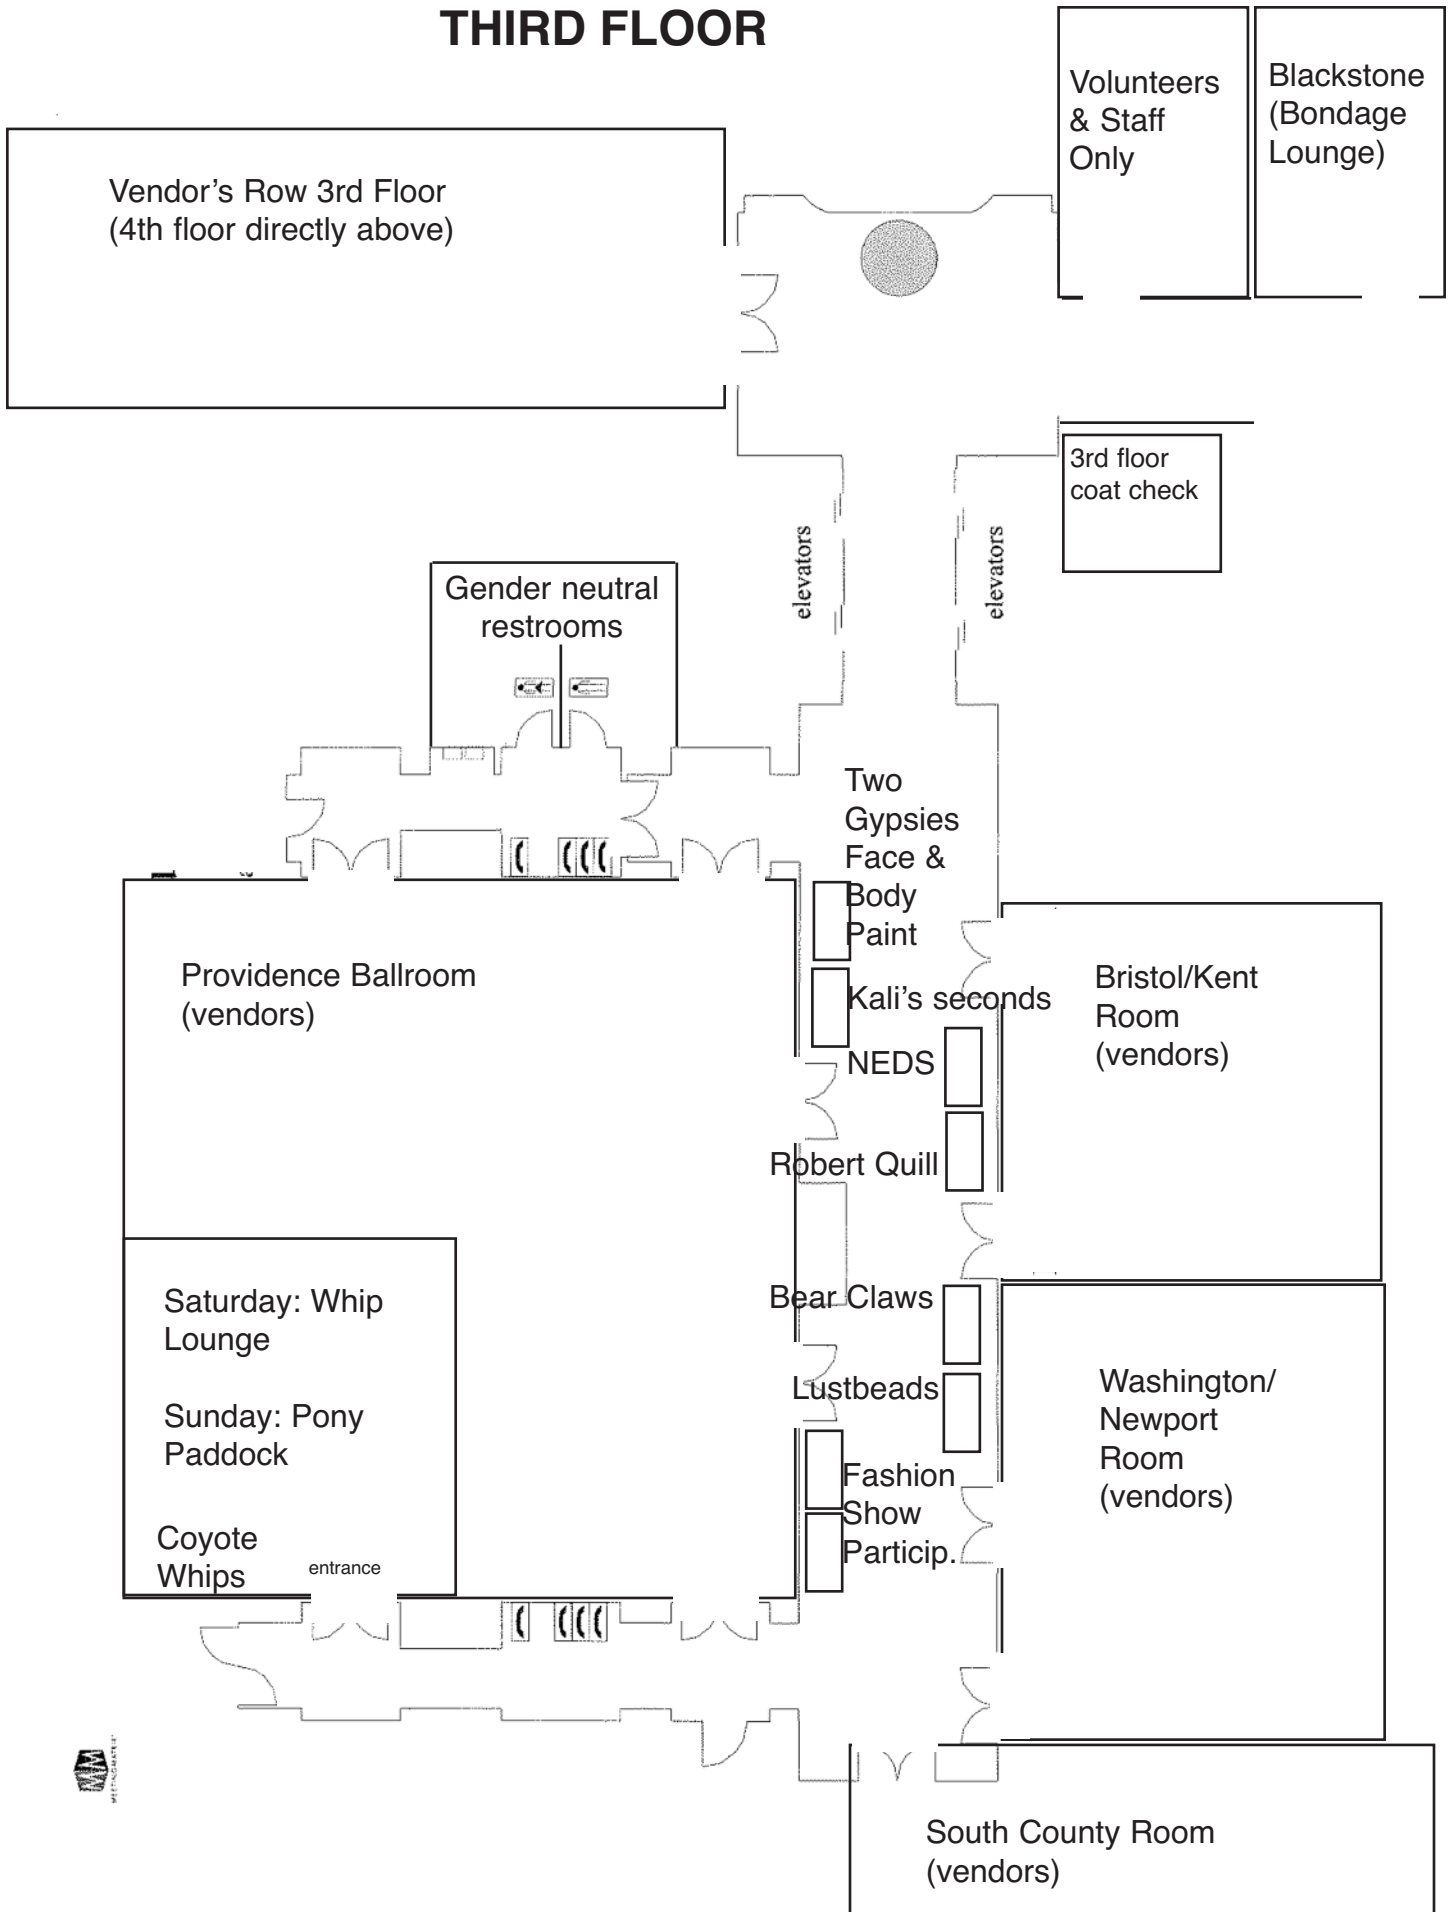

FIRST FLOOR
Westin Providence

Hotel Reg Desk

Main Rotunda Lobby

Escalator to 2nd floor

driveway

Narragansett A

(door)

S schoolroom table

DRAPE

hallway

formerly CitiPerks Cafe

Restrooms

Waterplace Ballroom

To Parking Garage

public access

Bridge to Mall

AGORA RESTAURANT ENTRANCE

SECOND FLOOR

Parking garage
entrance

Waterplace Ballroom

Main
Hallway

Le
Chateau
Exotique

Leather
by
Danny

Rainbow Rope

Passional

Escalators up
from lobby

THIRD FLOOR

Providence Ballroom

Bristol / Kent

Newport / Washington

Washington

Newport