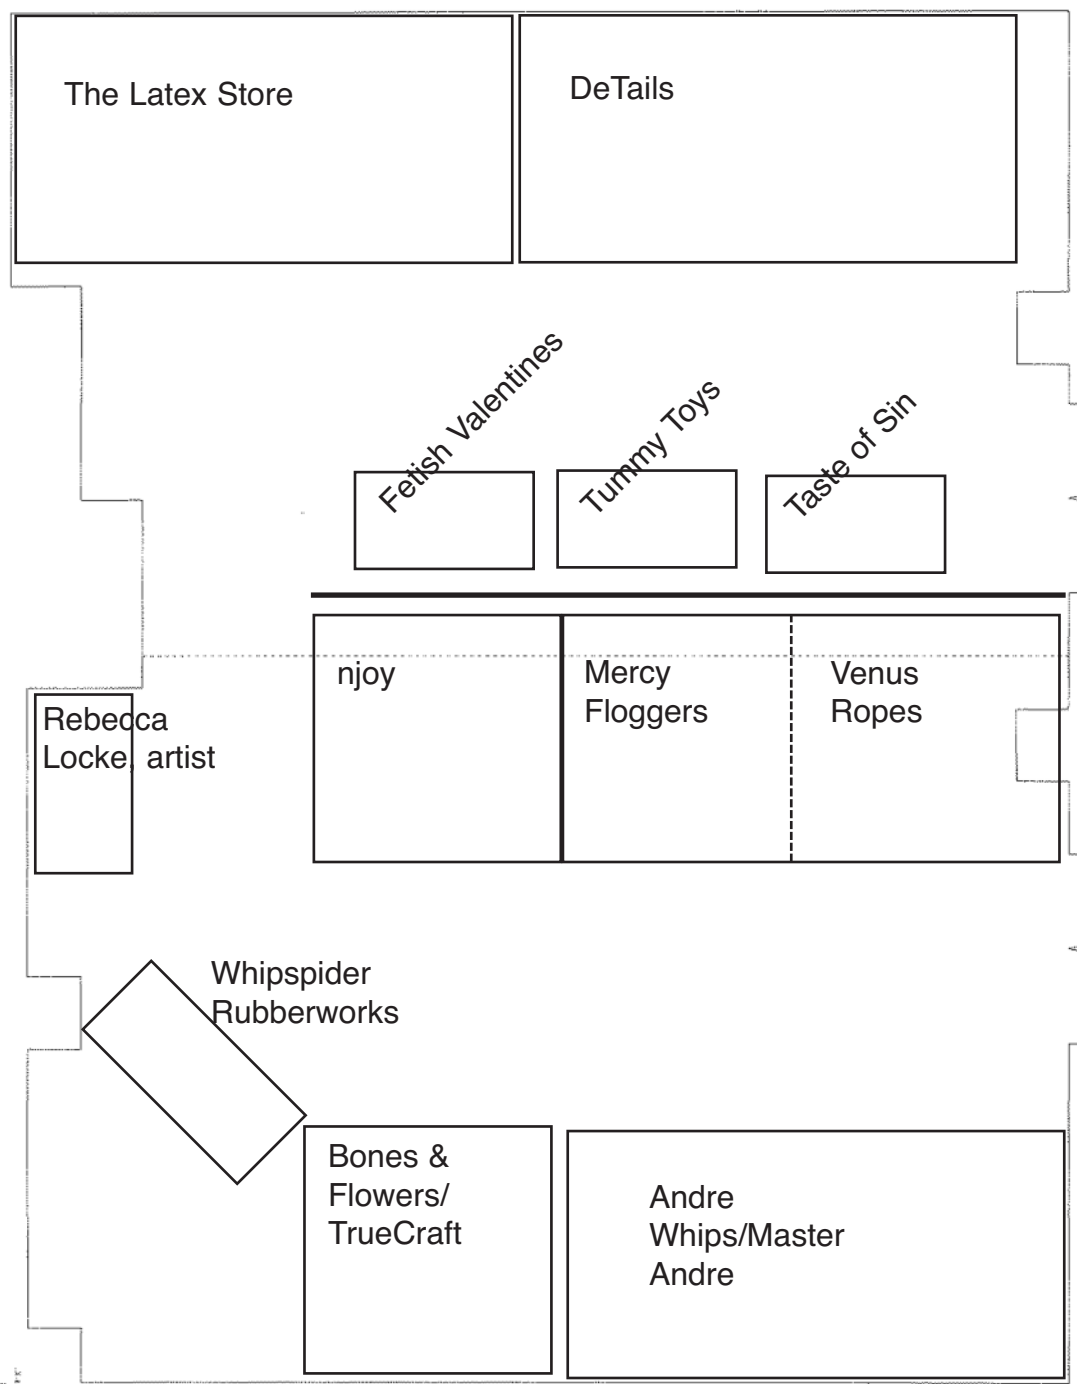

FIRST FLOOR
Westin Providence

Hotel Reg Desk

Main Rotunda Lobby

Escalator to 2nd floor

driveway

Narragansett A

(door)

S schoolroom table

DRAPE

hallway

formerly CitiPerks Cafe

Restrooms

Waterplace Ballroom

To Parking Garage

public access

Bridge to Mall

Passional

Escalators up
from lobby

THIRD FLOOR

Providence Ballroom

Bristol / Kent

Newport / Washington

Washington

Newport

SOUTH
COUNTY
ROOM

3rd Floor

Water Station

S. M. Hertz

Bunswitcher's
Benches

Intimate
Fashionz

Eva's Evil
Implements

For Your
Nymphomation