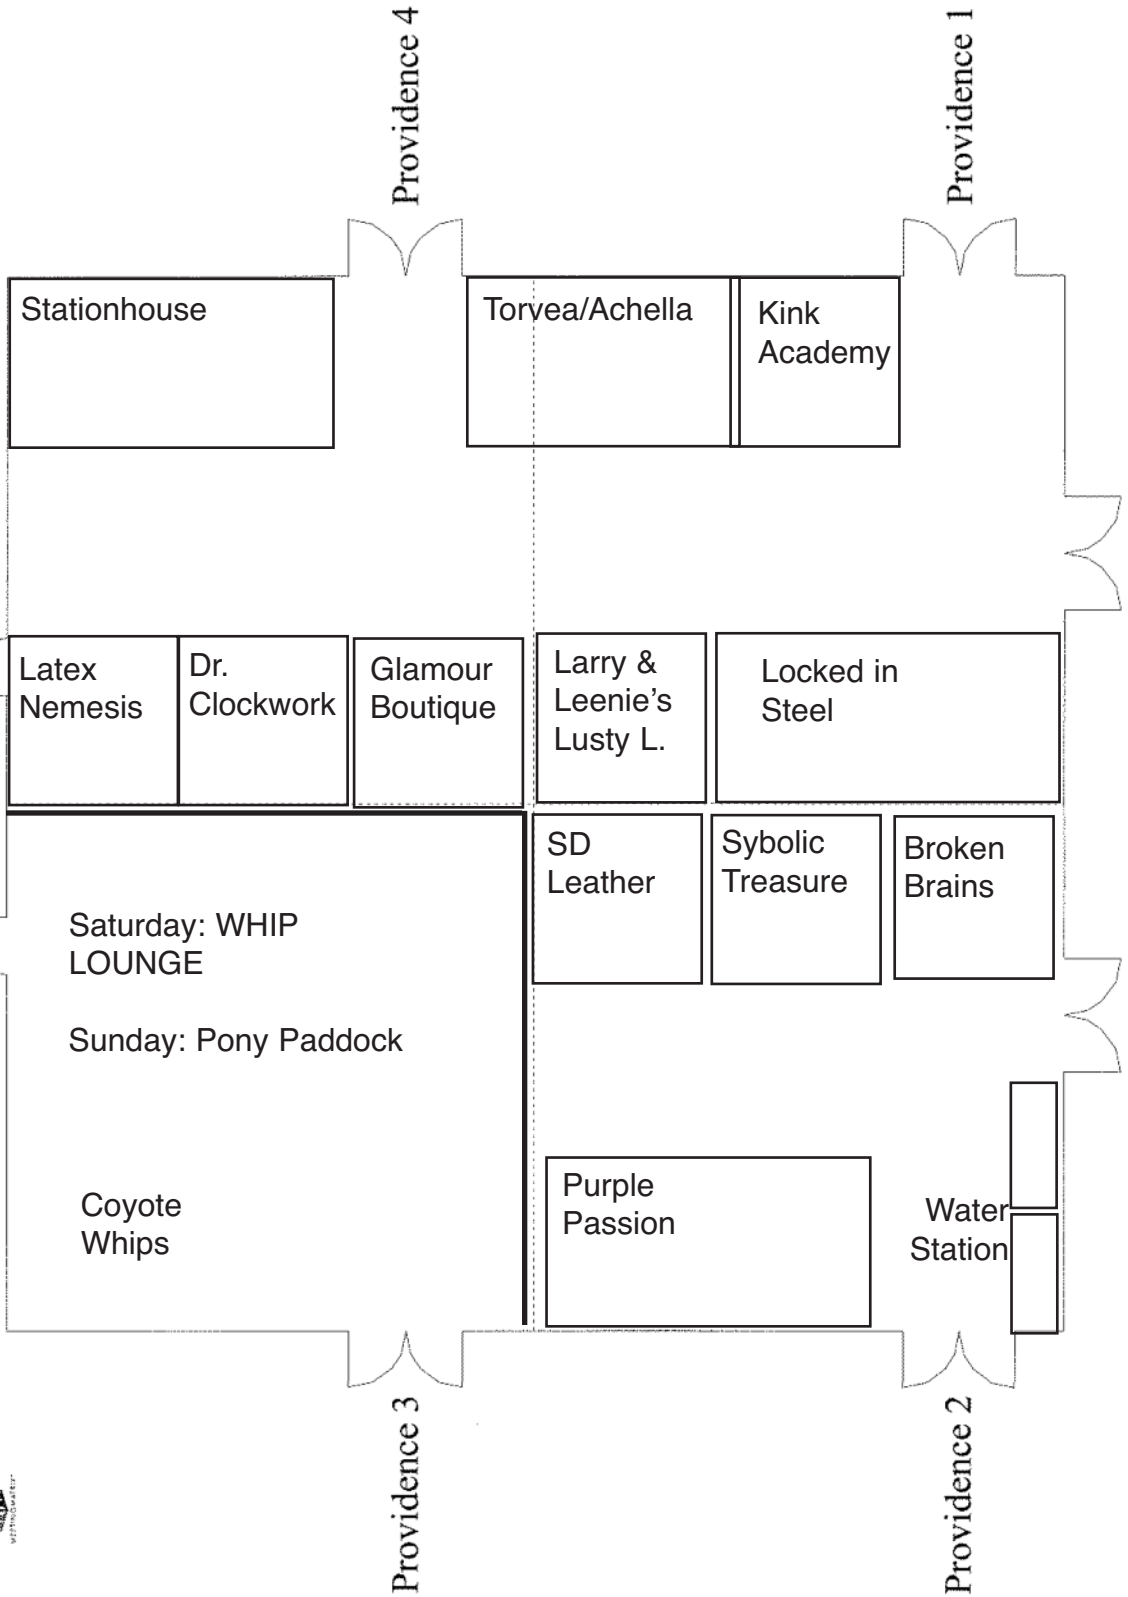

FIRST FLOOR
Westin Providence

Hotel Reg Desk

Main Rotunda Lobby

Escalator to 2nd floor

driveway

Narragansett A

(door)

S schoolroom table

DRAPE

hallway

formerly CitiPerks Cafe

Restrooms

Waterplace Ballroom

To Parking Garage

public access

Bridge to Mall

Passional

Escalators up
from lobby

THIRD FLOOR

Providence Ballroom

Bristol / Kent

Newport / Washington

Washington

Newport

SOUTH
COUNTY
ROOM

3rd Floor

Water Station

S. M. Hertz

Bunswitcher's
Benches

Intimate
Fashionz

Eva's Evil
Implements

For Your
Nymphomation