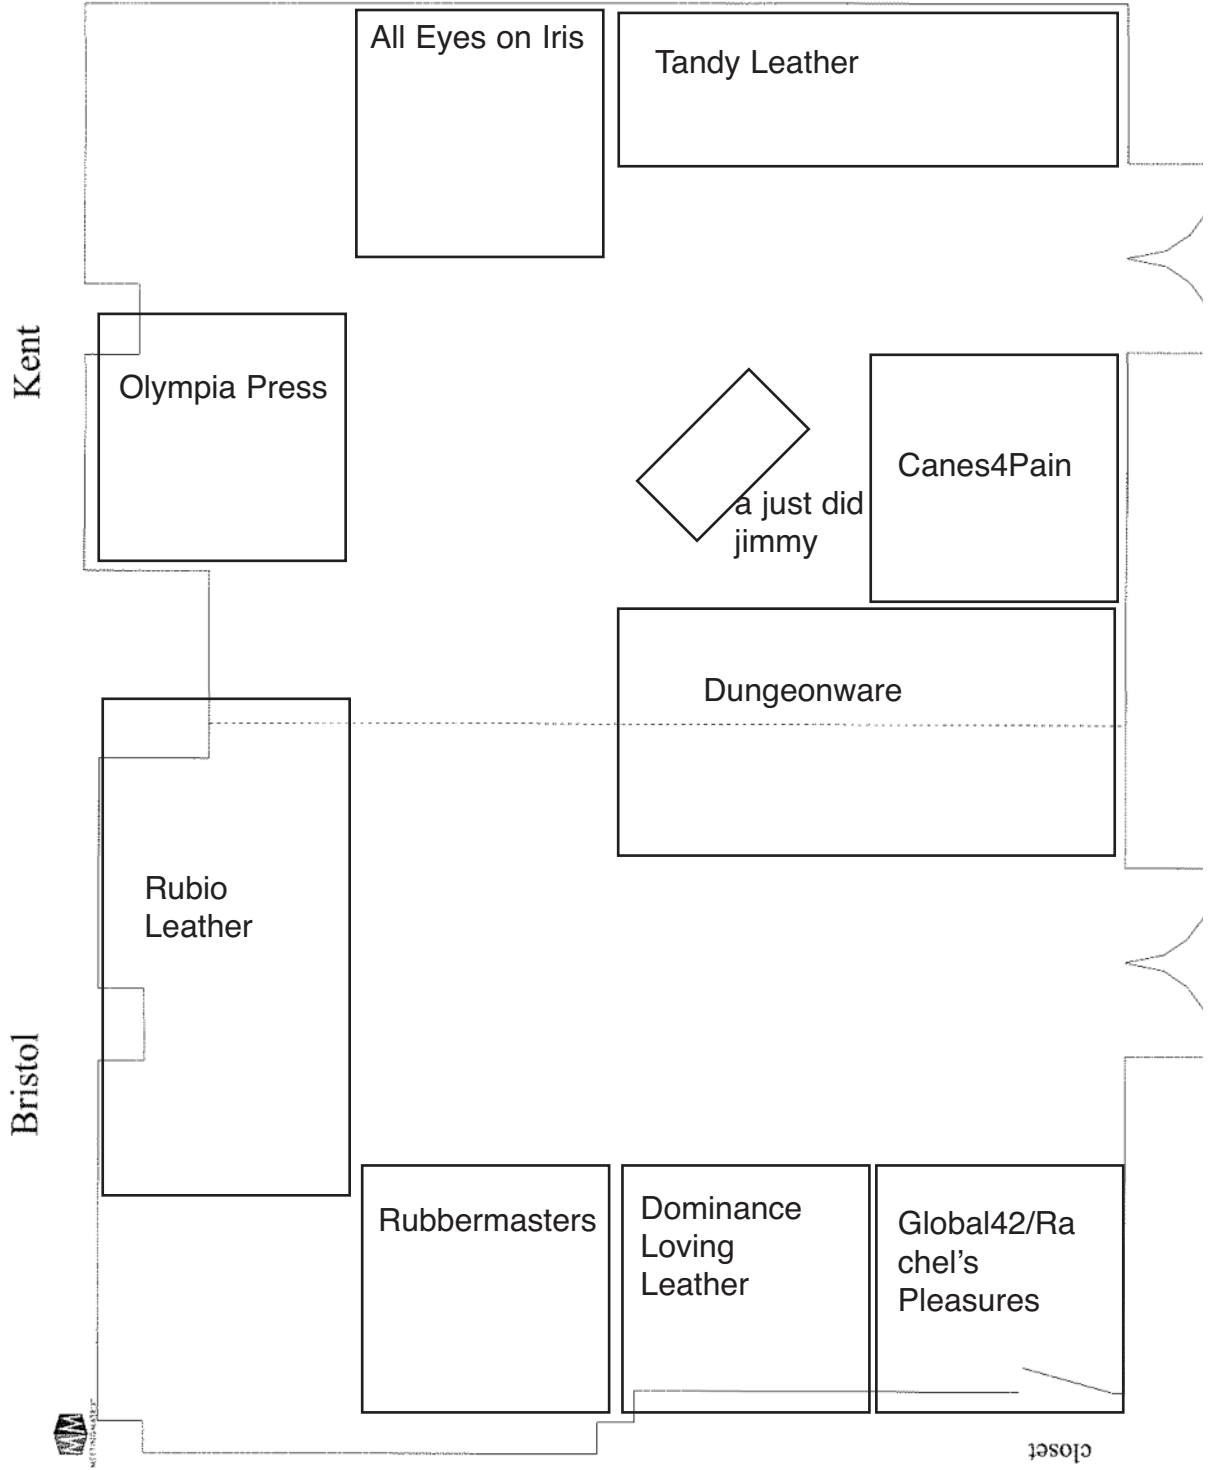

FIRST FLOOR
Westin Providence

Hotel Reg Desk

Main Rotunda Lobby

Escalator to 2nd floor

driveway

Narragansett A

(door)

S schoolroom table

DRAPE

hallway

formerly CitiPerks Cafe

Restrooms

Waterplace Ballroom

To Parking Garage

public access

Bridge to Mall

Passional

Escalators up
from lobby

THIRD FLOOR

Providence Ballroom

Bristol / Kent

Newport / Washington

Washington

Newport

SOUTH
COUNTY
ROOM

3rd Floor

Water Station

S. M. Hertz

Bunswitcher's
Benches

Intimate
Fashionz

Eva's Evil
Implements

For Your
Nymphomation